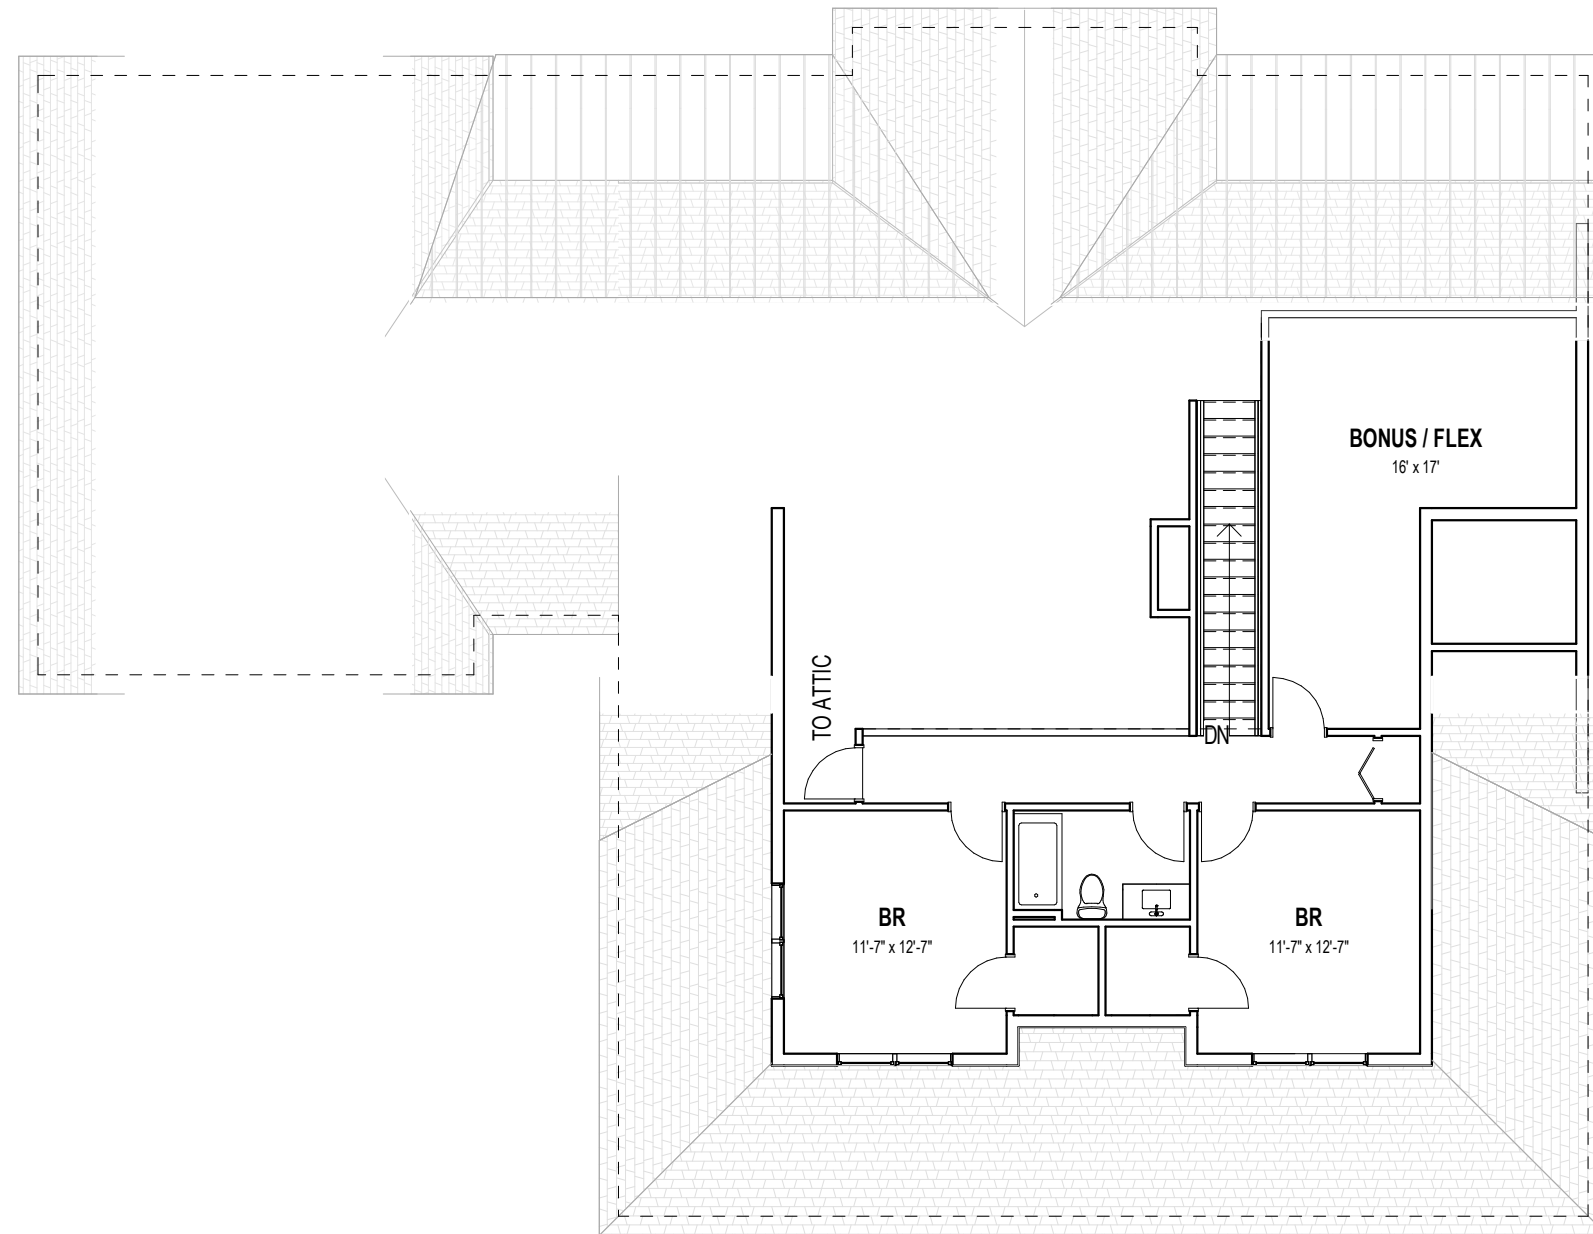

HEATED SF - 1ST FLOOR: 2,117 SF  
 HEATED SF - 2ND FLOOR: 527 SF  
**TOTAL HEATED SF: 2,644 SF**  
 (BONUS ROOMS NOT INCLUDED.)

HEATED SF - 1ST FLOOR: 2,117 SF  
HEATED SF - 2ND FLOOR: 527 SF

**TOTAL HEATED SF: 2,644 SF**  
(BONUS ROOMS NOT INCLUDED.)

2 Elev\_Solaire\_Right  
1" = 10'-0"

1 Elev\_Solaire\_Front  
1" = 10'-0"

2 Elev\_Solaire\_Left  
1" = 10'-0"

1 Elev\_Solaire\_Back  
1" = 10'-0"