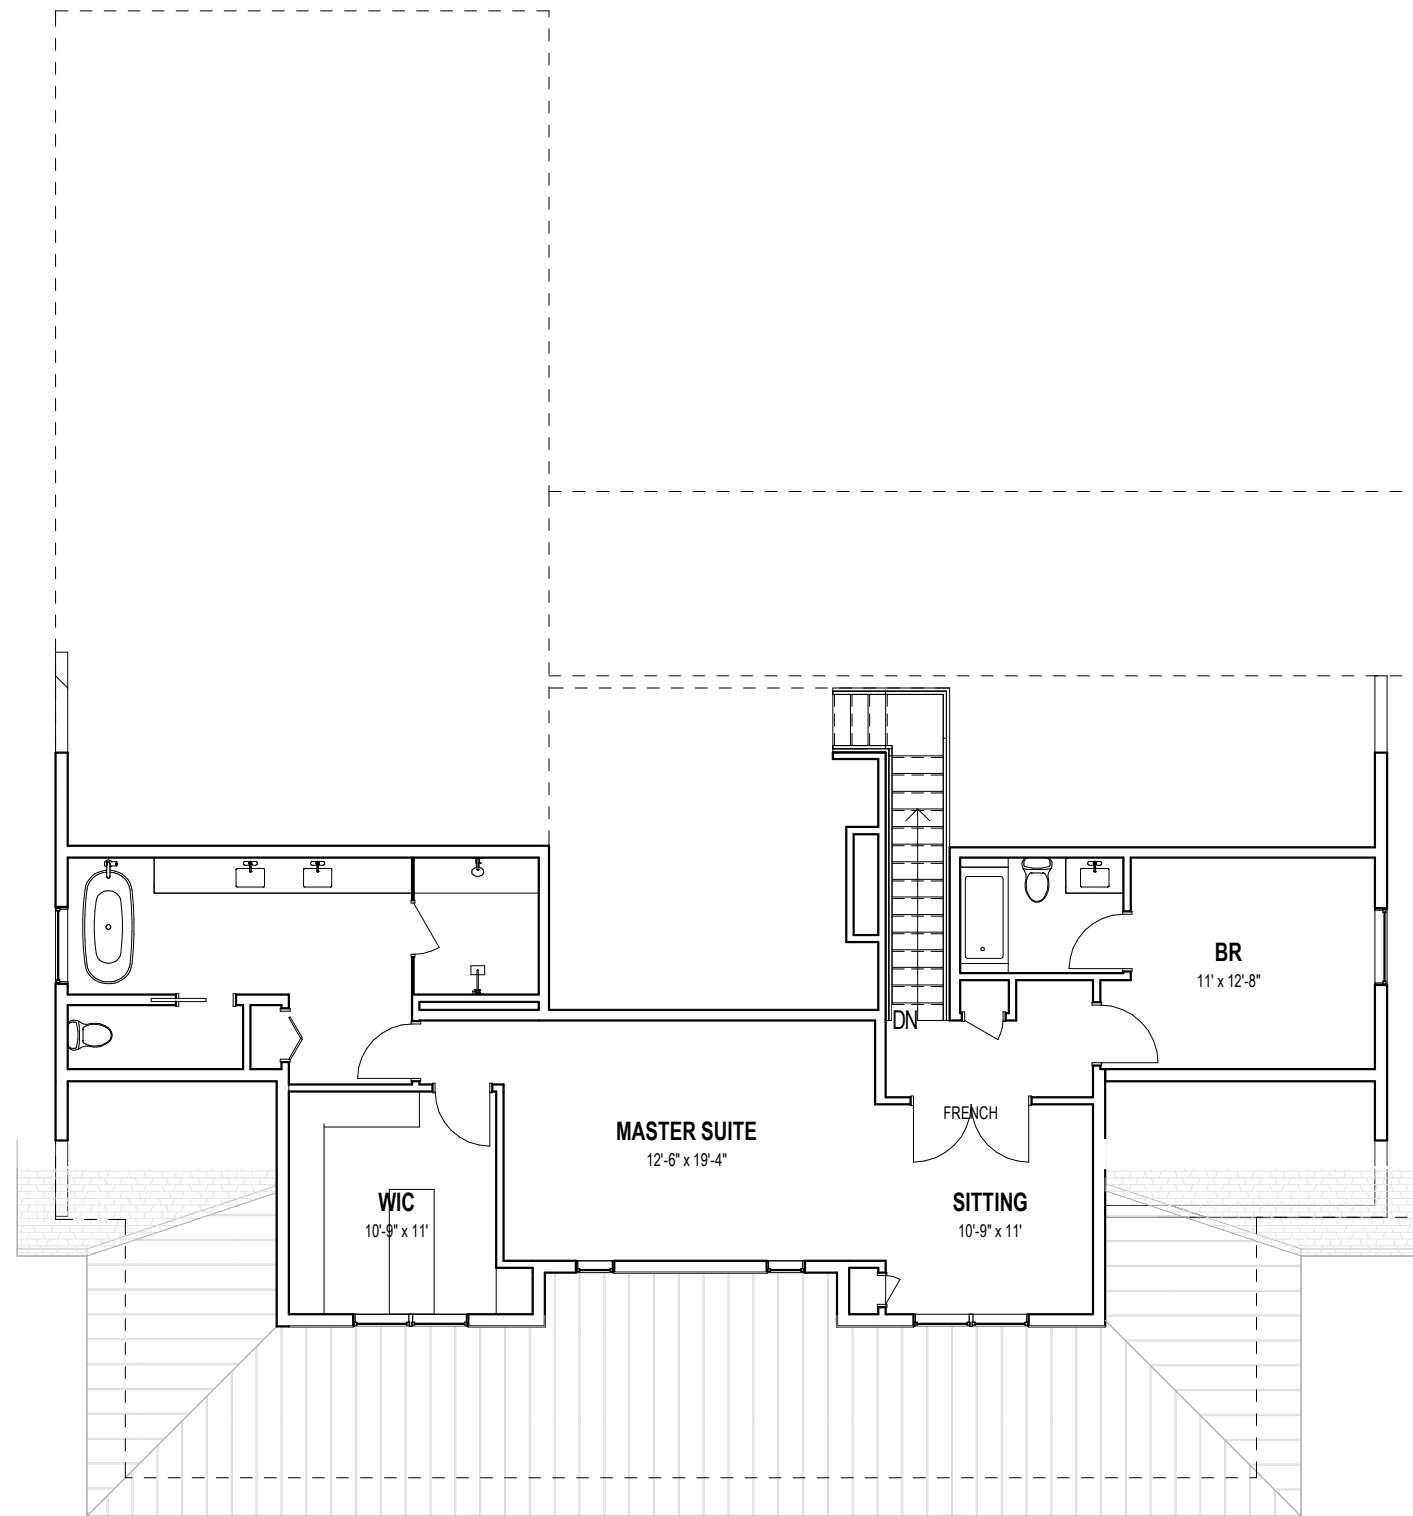

HEATED SF - 1ST FLOOR: 2,086 SF
 HEATED SF - 2ND FLOOR: 1,166 SF

TOTAL HEATED SF: 3,252 SF
 (BONUS ROOM NOT INCLUDED.)

HEATED SF - 1ST FLOOR: 2,086 SF
HEATED SF - 2ND FLOOR: 1,166 SF
TOTAL HEATED SF: 3,252 SF
(BONUS ROOM NOT INCLUDED.)

2 Elev_Array2_Right
1" = 10'-0"

1 Elev_Array2_Front
1" = 10'-0"

2 Elev_Array2_Left
1" = 10'-0"

1 Elev_Array2_Back
1" = 10'-0"