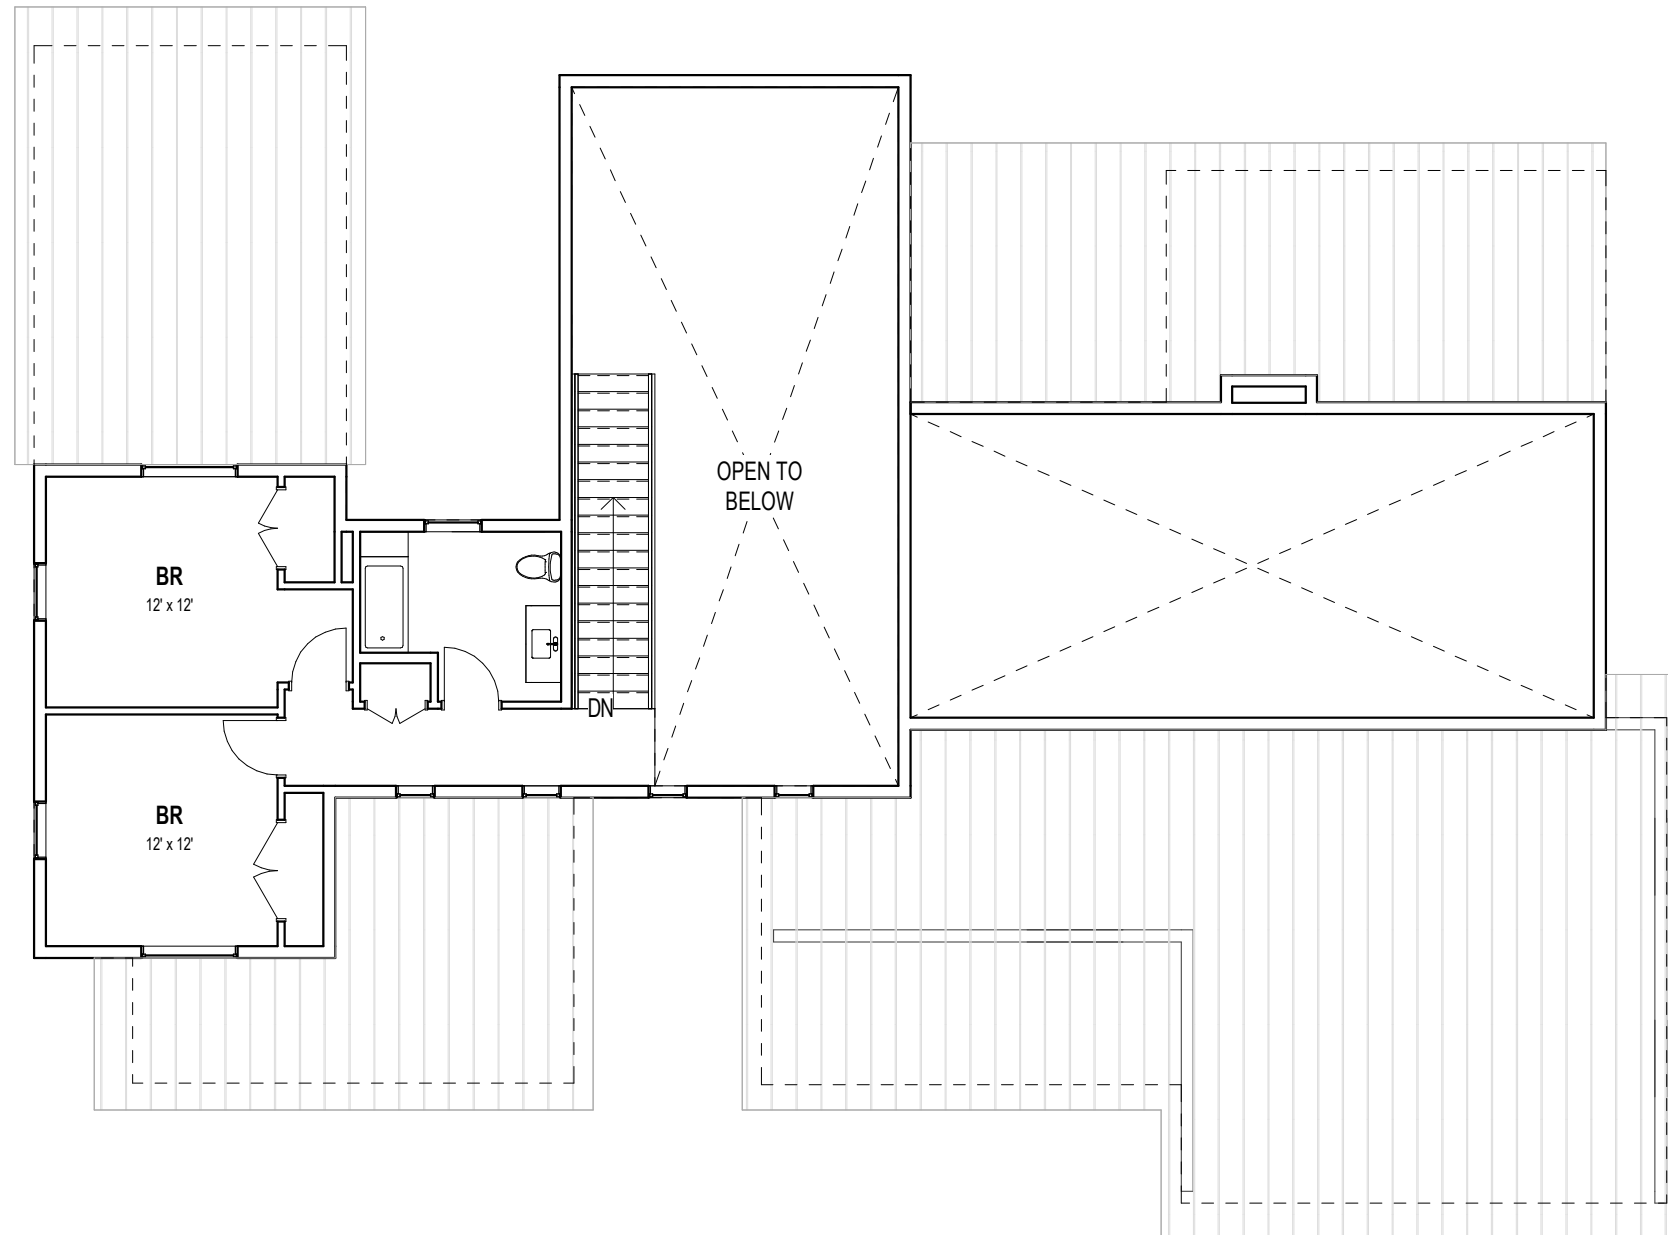

HEATED SF - 1ST FLOOR: 2,575 SF
 HEATED SF - 2ND FLOOR: 602 SF

TOTAL HEATED SF: 3,177 SF

HEATED SF - 1ST FLOOR: 2,575 SF

HEATED SF - 2ND FLOOR: 602 SF

TOTAL HEATED SF: 3,177 SF

2 Elev_Array_Right
1" = 10'-0"

1 Elev_Array_Front
1" = 10'-0"

2 Elev_Array_Left
1" = 10'-0"

1 Elev_Array_Back
1" = 10'-0"